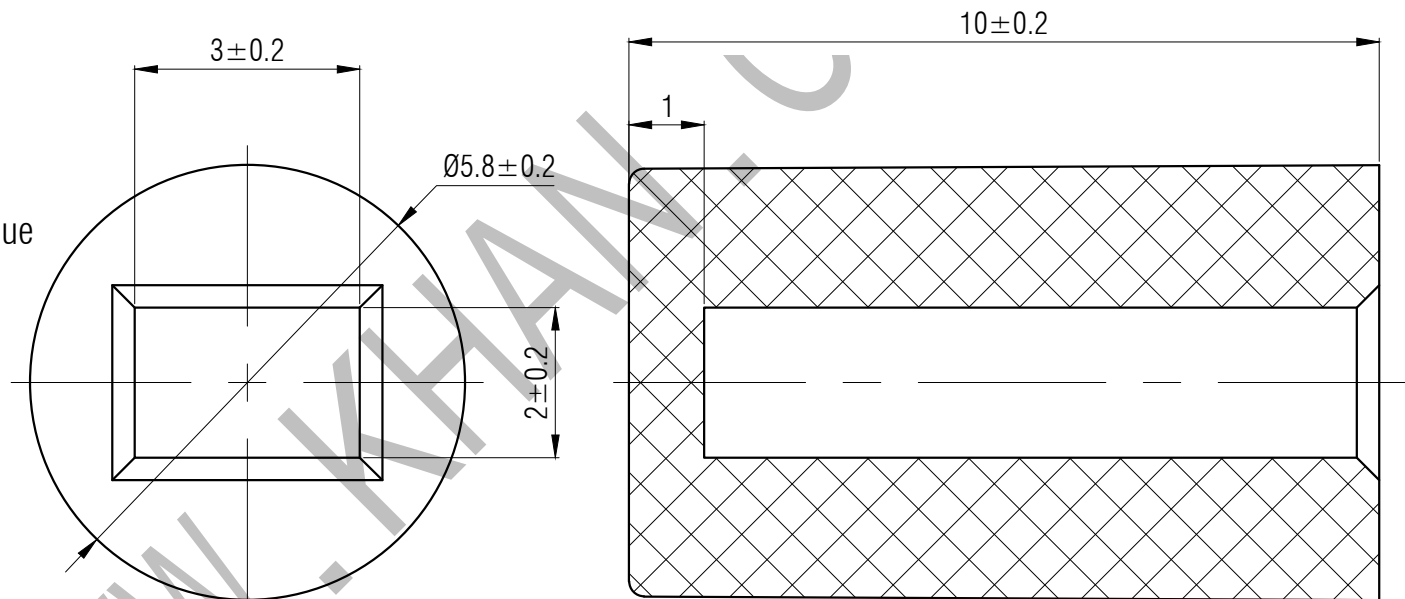

SWITCH CAP
P/N:SC304

Materials

ABS

Color

Black, White, Grey, Red, Blue
(OEM AVAILABLE)

Packaging

Bulk Package

Inner Package: Plastic bag

Outer Package: Carton

VERSION

KH14FE22E

PROJECTION

Dimensions are shown:mm(inches)

DESIGN

DRAWN

APPROVAL

SCALE

10:1

SIZE

A4

2014.02.20